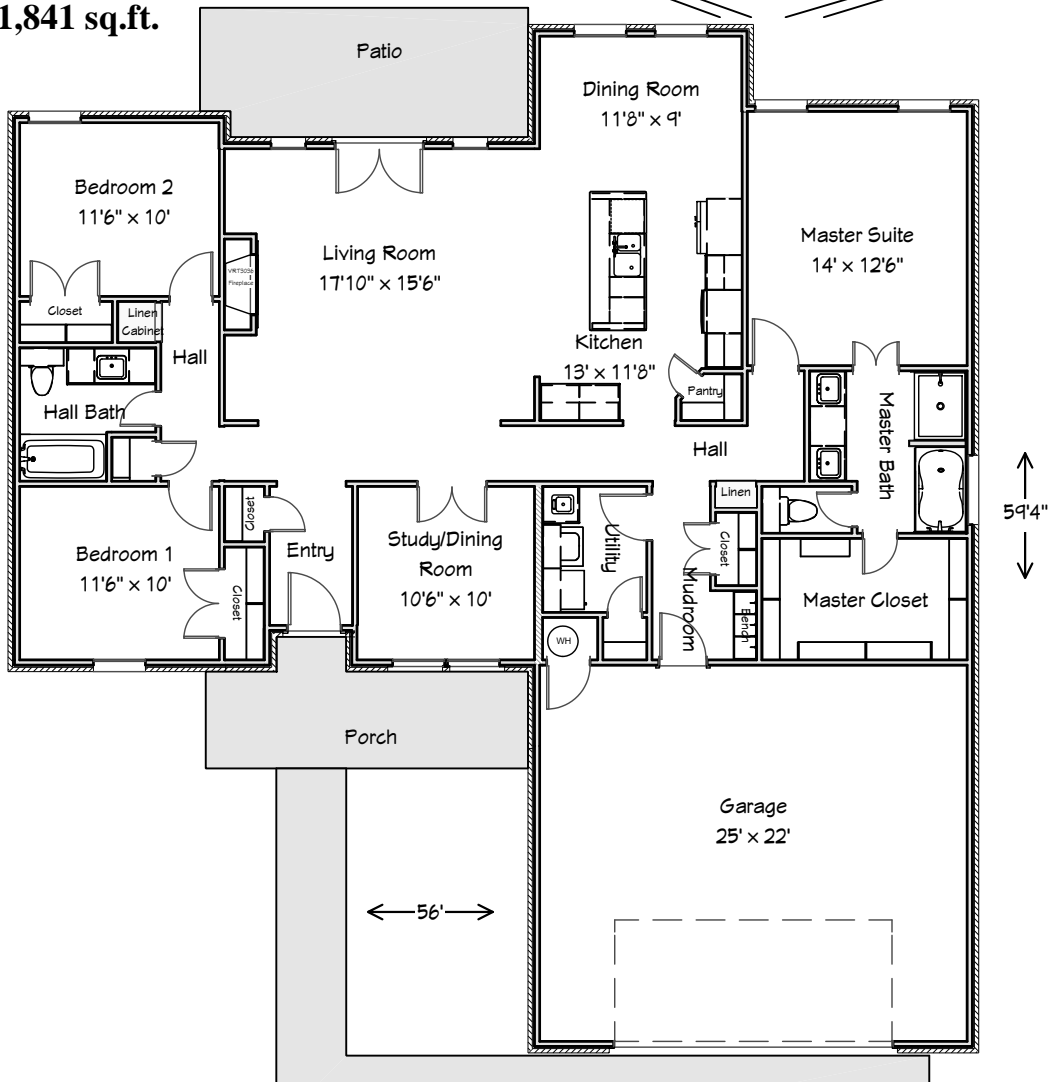

Sovereign Homes

The Wedgewood

1,841 sq.ft.

www.sovereignhomesokc.com

Actual dimensions, details & amenities may vary from this rendition. Any measurements are approximate and for general, not technical purposes. While every effort is made to relay accurate information dimensions may vary. Prices, delivery dates and amenities are subject to change without notice. Sovereign Homes is an Equal Housing Opportunity builder.