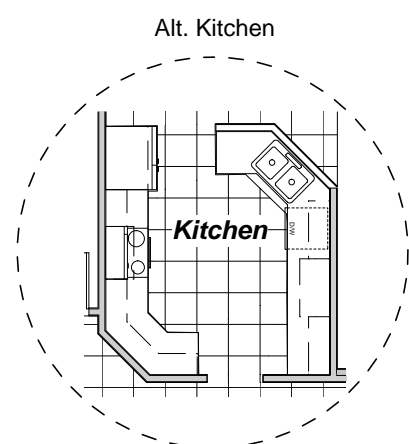

## The Sussex

**2,015 Sq. Ft.**

[www.sovereignhomesokc.com](http://www.sovereignhomesokc.com)

Actual dimensions may vary from this rendition. Any measurements are approximate and for general, not technical purposes. While every effort is made to relay accurate information footages may vary. Prices, delivery dates and amenities are subject to change without notice. Sovereign Homes is an Equal Housing Opportunity builder.