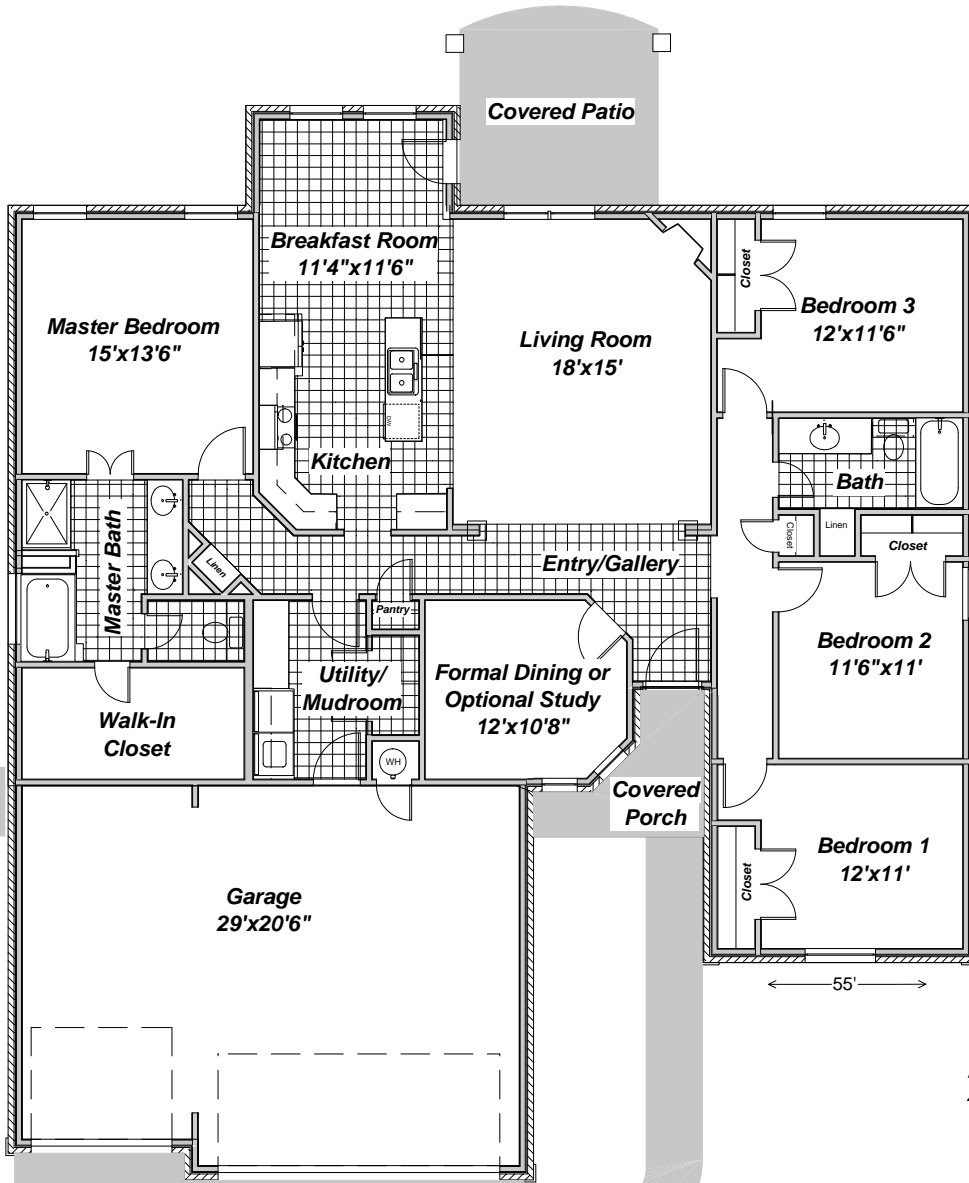

## The Sussex

**2,015 Sq. Ft.**

[www.sovereignhomesokc.com](http://www.sovereignhomesokc.com)

Actual dimensions may vary from this rendition. Any measurements are approximate and for general, not technical purposes. While every effort is made to relay accurate information footages may vary. Prices, delivery dates and amenities are subject to change without notice. Sovereign Homes is an Equal Housing Opportunity builder.