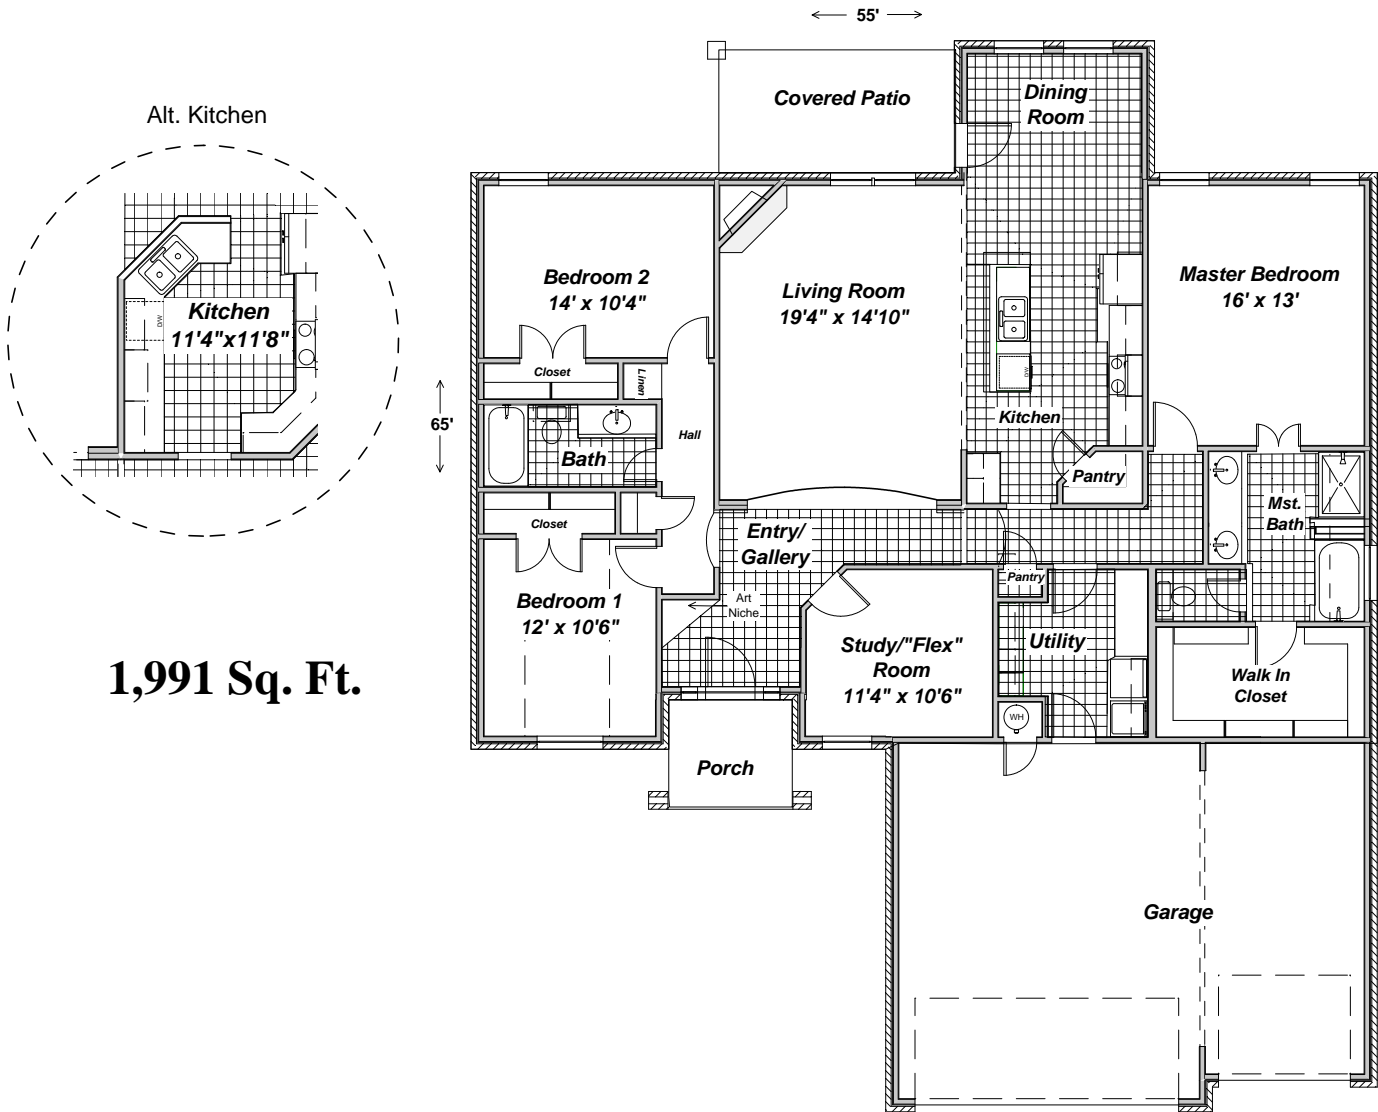

Sovereign Homes

The Saxon

1,991 Sq. Ft.

www.sovereignhomesokc.com

Actual dimensions may vary from this rendition. Any measurements are approximate and for general, not technical purposes. While every effort is made to relay accurate information footages may vary. Prices, delivery dates and amenities are subject to change without notice. Sovereign Homes is an Equal Housing Opportunity builder. Copyright, All Rights Reserved, Sovereign Homes, 2014