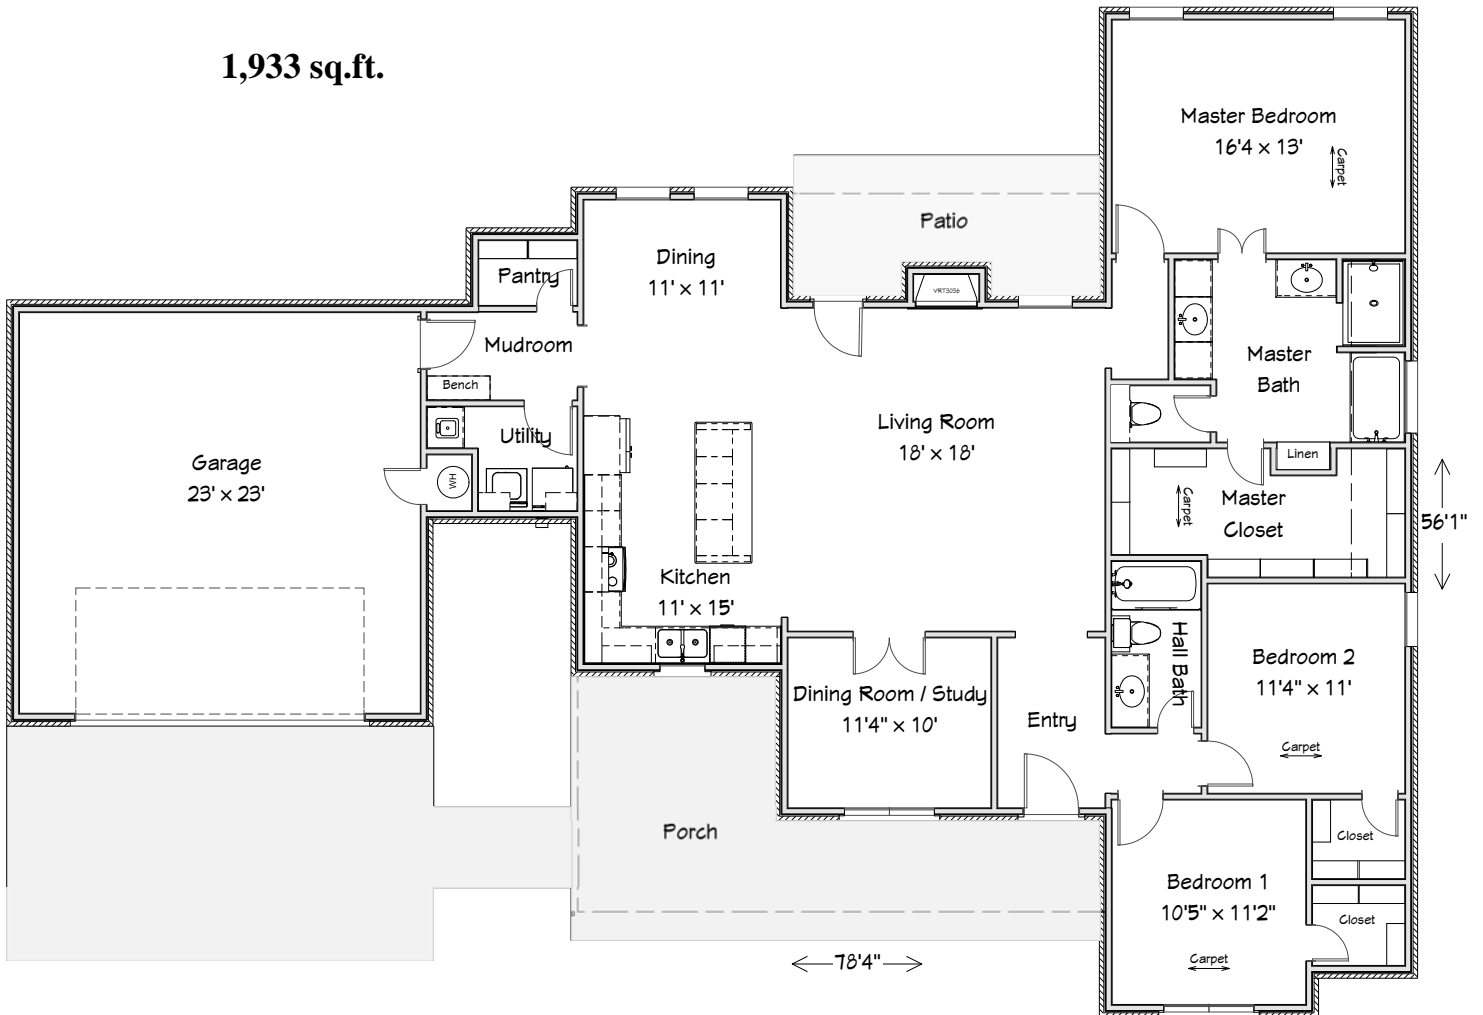

## The Marlow

1,933 sq.ft.

[www.sovereignhomesokc.com](http://www.sovereignhomesokc.com)

Actual dimensions, details & amenities may vary from this rendition. Any measurements are approximate and for general, not technical purposes. While every effort is made to relay accurate information dimensions may vary. Prices, delivery dates and amenities are subject to change without notice. Sovereign Homes is an Equal Housing Opportunity builder.