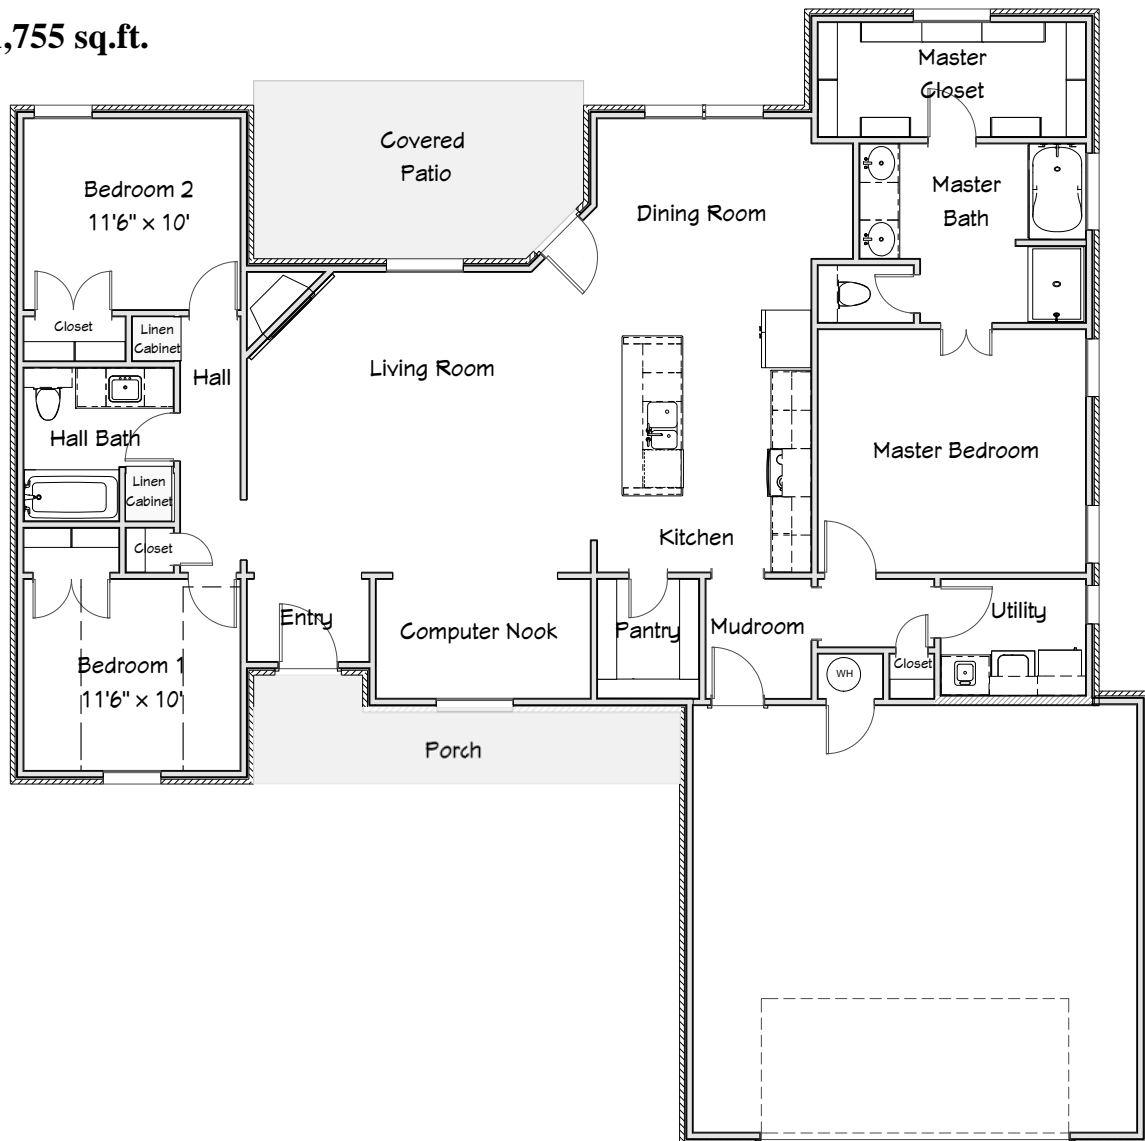

## The Camden

1,755 sq.ft.

[www.sovereignhomesokc.com](http://www.sovereignhomesokc.com)

Actual dimensions, details & amenities may vary from this rendition. Any measurements are approximate and for general, not technical purposes. While every effort is made to relay accurate information dimensions may vary. Prices, delivery dates and amenities are subject to change without notice. Sovereign Homes is an Equal Housing Opportunity builder.