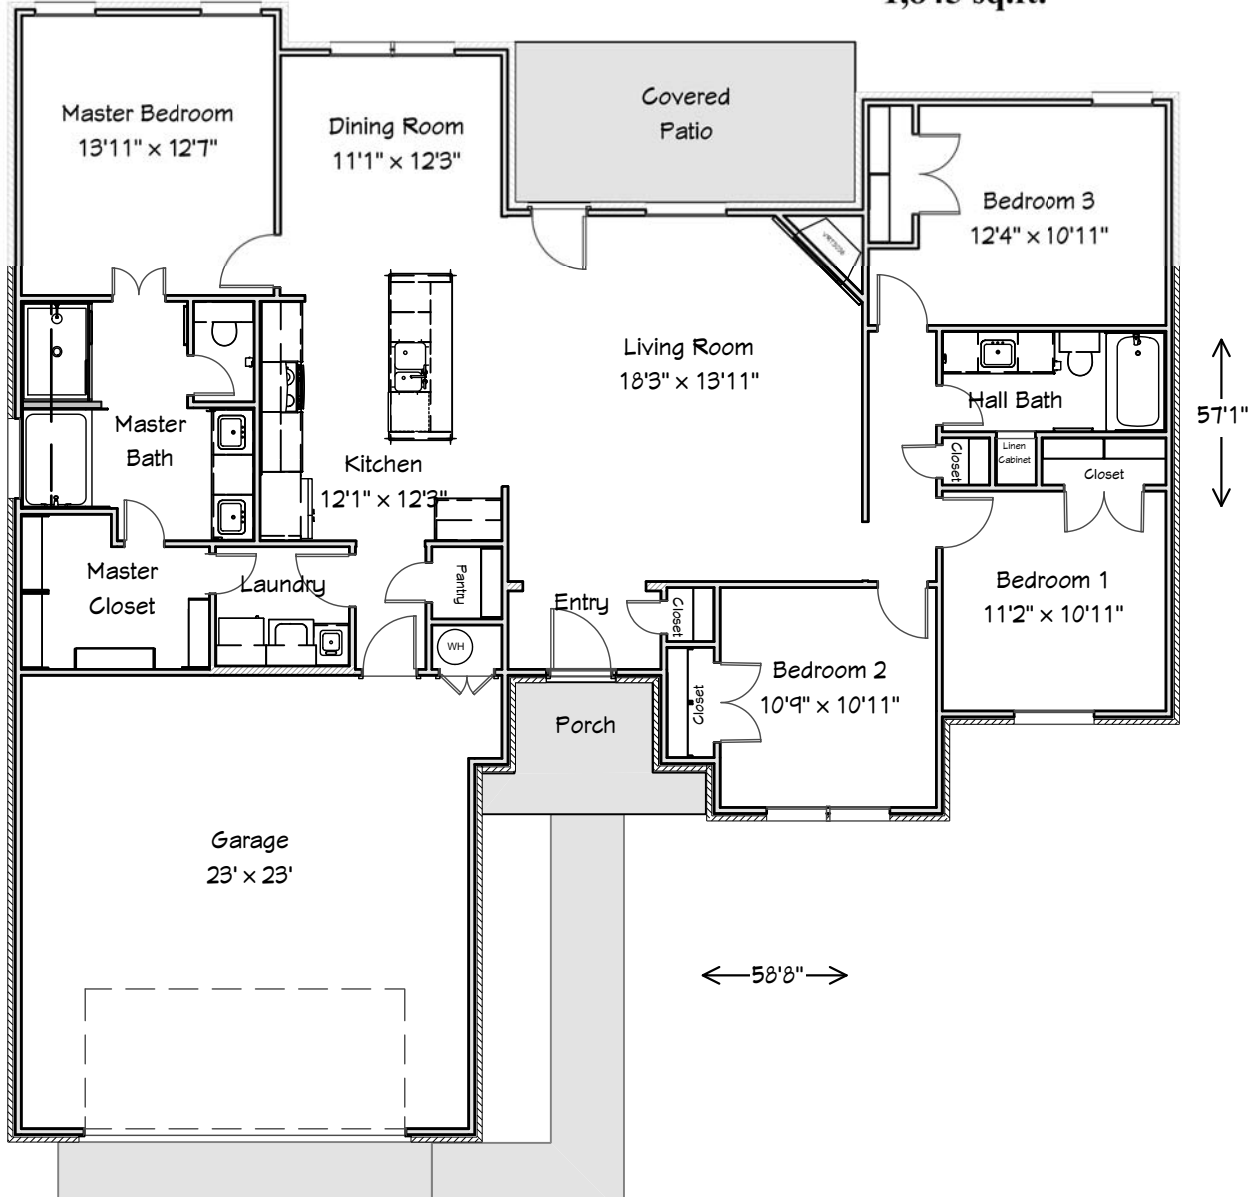

Sovereign Homes

The Brunswick

1,845 sq.ft.

www.sovereignhomesokc.com

Actual dimensions, details and amenities may vary from this rendition. Any measurements are approximate and for general, not technical purposes. While every effort is made to relay accurate information dimensions may vary. Prices, delivery dates and amenities are subject to change without notice. Sovereign Homes is an Equal Housing Opportunity builder.