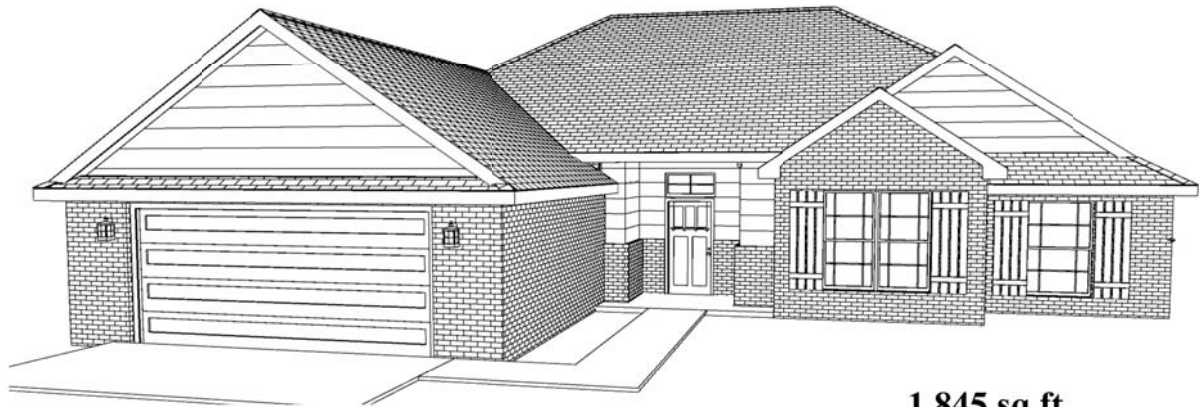

Sovereign Homes

The Brunswick

1,845 sq.ft.

www.sovereignhomesokc.com

Actual dimensions, details and amenities may vary from this rendition. Any measurements are approximate and for general, not technical purposes. While every effort is made to relay accurate information dimensions may vary. Prices, delivery dates and amenities are subject to change without notice. Sovereign Homes is an Equal Housing Opportunity builder.