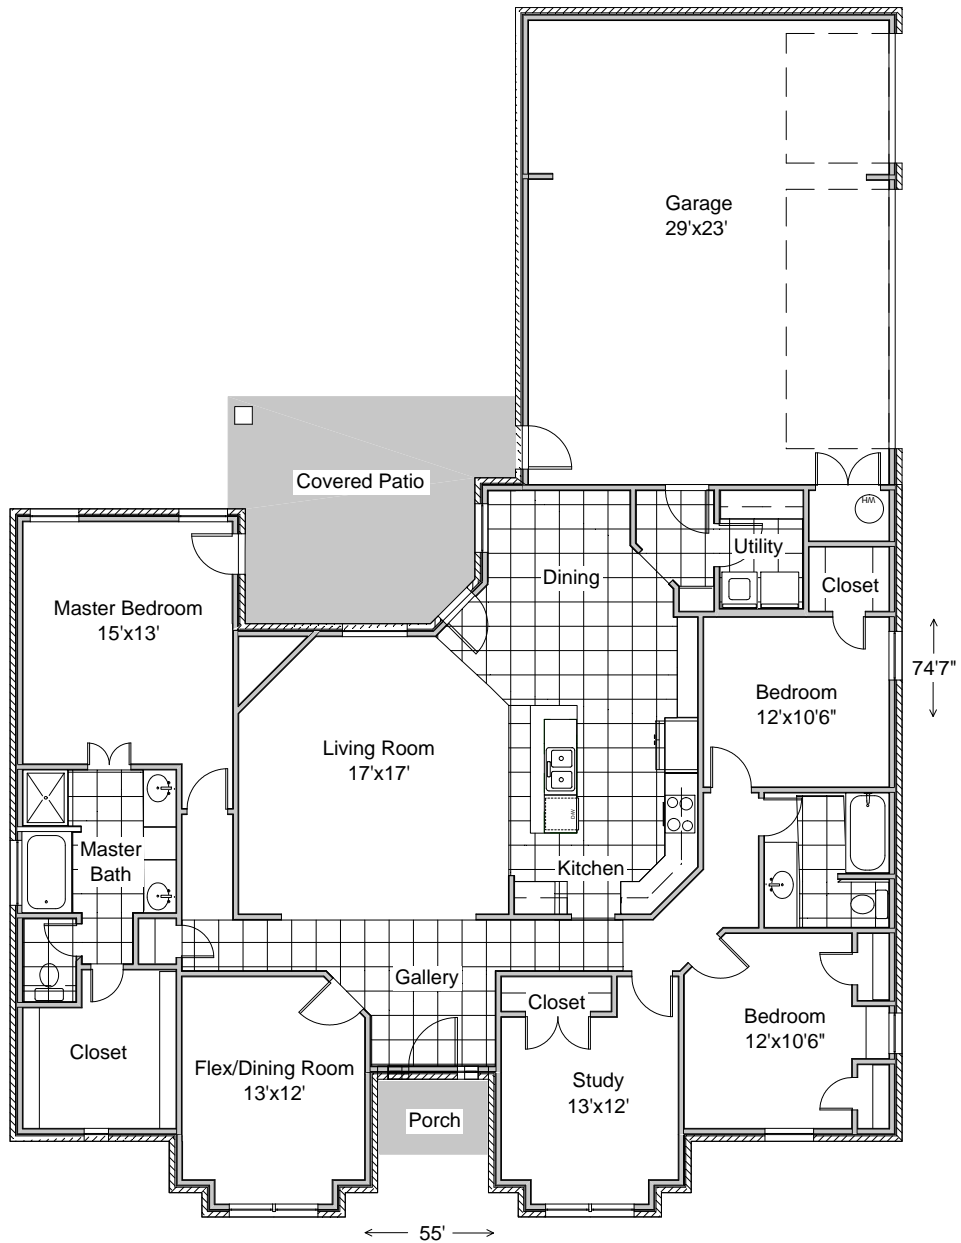

Sovereign Homes

The Bordeaux

Alt. Kitchen

2,164 Sq. Ft.

www.sovereignhomesokc.com

Actual dimensions may vary from this rendition. Any measurements are approximate and for general, not technical purposes. While every effort is made to relay accurate information footages may vary. Prices, delivery dates and amenities are subject to change without notice. Sovereign Homes is an Equal Housing Opportunity builder.