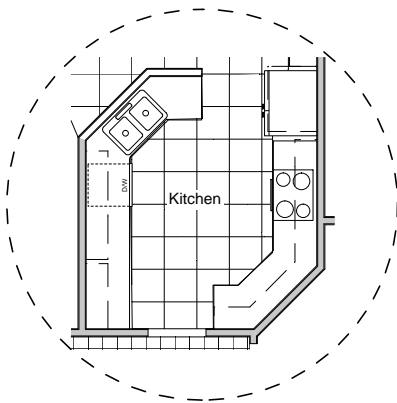

Sovereign Homes

The Bordeaux

Alt. Kitchen

2,164 Sq. Ft.

www.sovereignhomesokc.com

Actual dimensions may vary from this rendition. Any measurements are approximate and for general, not technical purposes. While every effort is made to relay accurate information footages may vary. Prices, delivery dates and amenities are subject to change without notice. Sovereign Homes is an Equal Housing Opportunity builder.