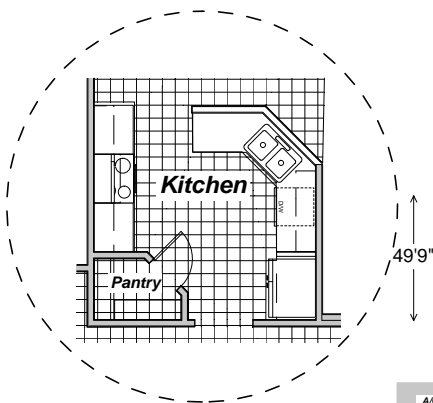

Sovereign Homes

The Berkshire

Alt. Kitchen

2,065 Sq. Ft.

www.sovereignhomesokc.com

Actual dimensions may vary from this rendition. Any measurements are approximate and for general, not technical purposes. While every effort is made to relay accurate information footages may vary. Prices, delivery dates and amenities are subject to change without notice. Sovereign Homes is an Equal Housing Opportunity builder.