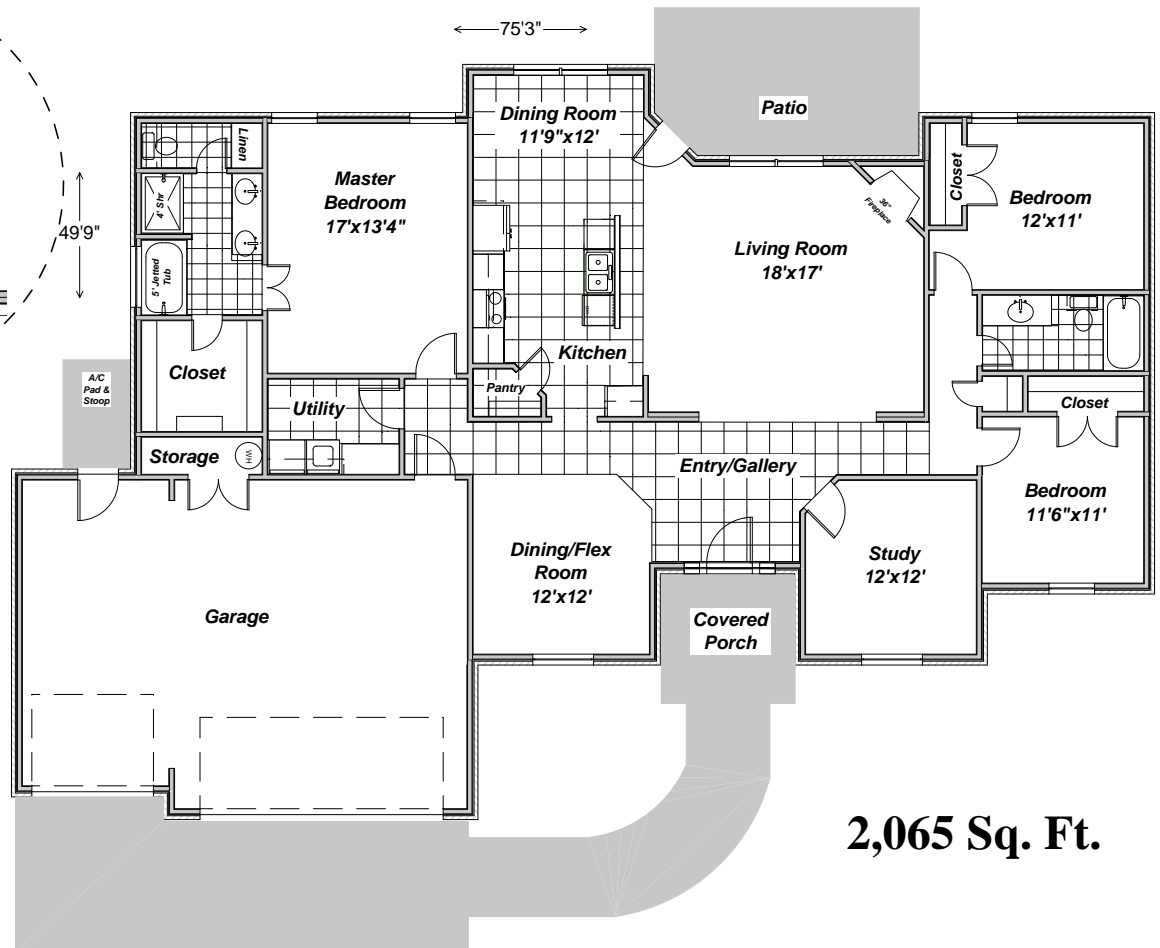

Sovereign Homes

The Berkshire

Alt. Kitchen

2,065 Sq. Ft.

www.sovereignhomesokc.com

Actual dimensions may vary from this rendition. Any measurements are approximate and for general, not technical purposes. While every effort is made to relay accurate information footages may vary. Prices, delivery dates and amenities are subject to change without notice. Sovereign Homes is an Equal Housing Opportunity builder.