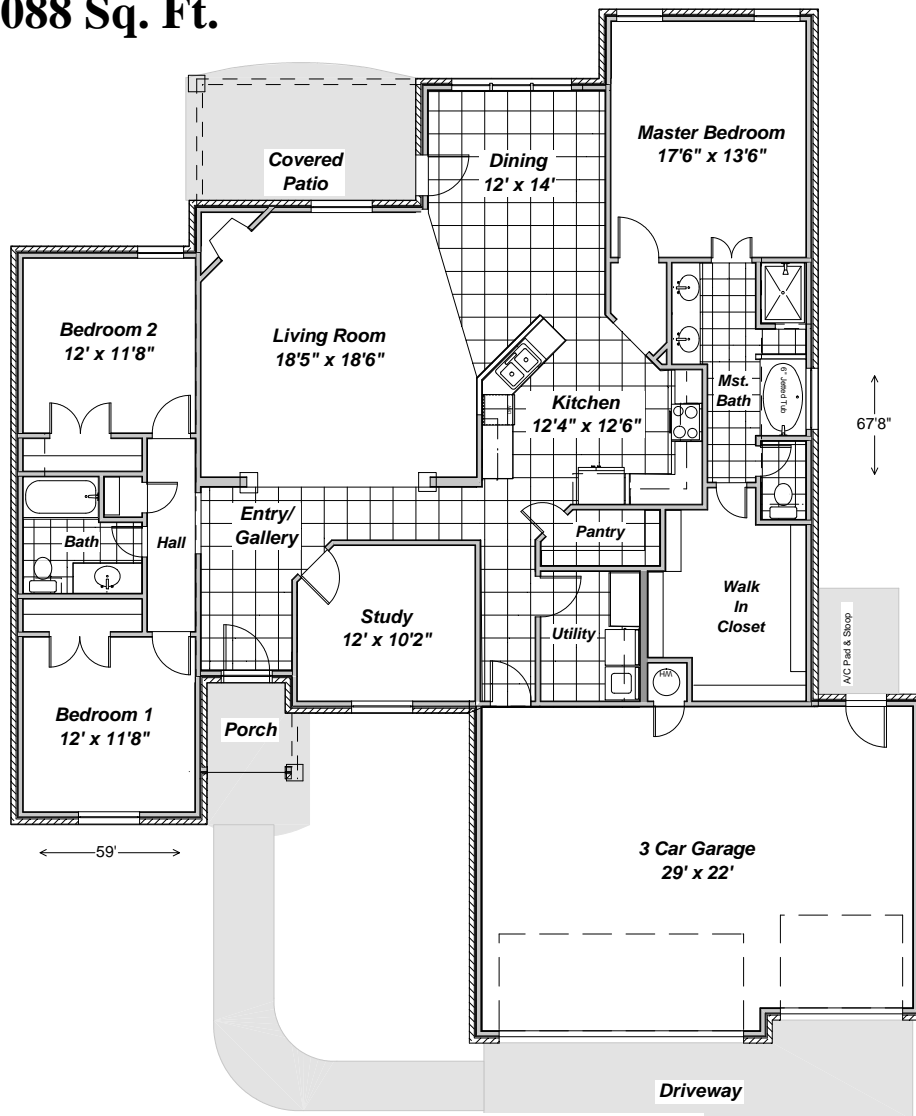

## The Abbotsford

**2,088 Sq. Ft.**

[www.sovereignhomesokc.com](http://www.sovereignhomesokc.com)

Actual dimensions may vary from this rendition. Any measurements are approximate and for general, not technical purposes. While every effort is made to relay accurate information footages may vary. Prices, delivery dates and amenities are subject to change without notice. Sovereign Homes is an Equal Housing Opportunity builder.